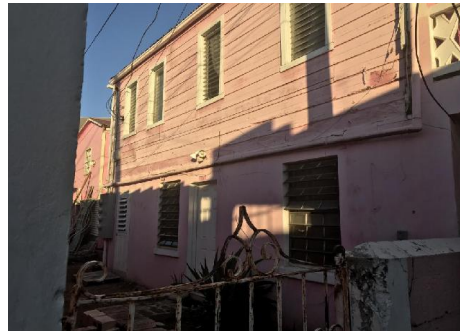

## Kronprindsens Gade KPS

STOUT REALTY

**Prop id:** 19-154  
**Location:** St. Thomas  
**Beds:** 6  
**Baths:** 4  
**Sq. Feet:** 3704.00  
**Lot Size:** 3704.00  
**Price:** \$350,000

This is GREAT investment opportunity. There are presently 3 rental, and one in need of a roof due to storm. Located centrally And easy access to banks, main street, schools, groceries, hotel, and more. Property is sold, "As Is."